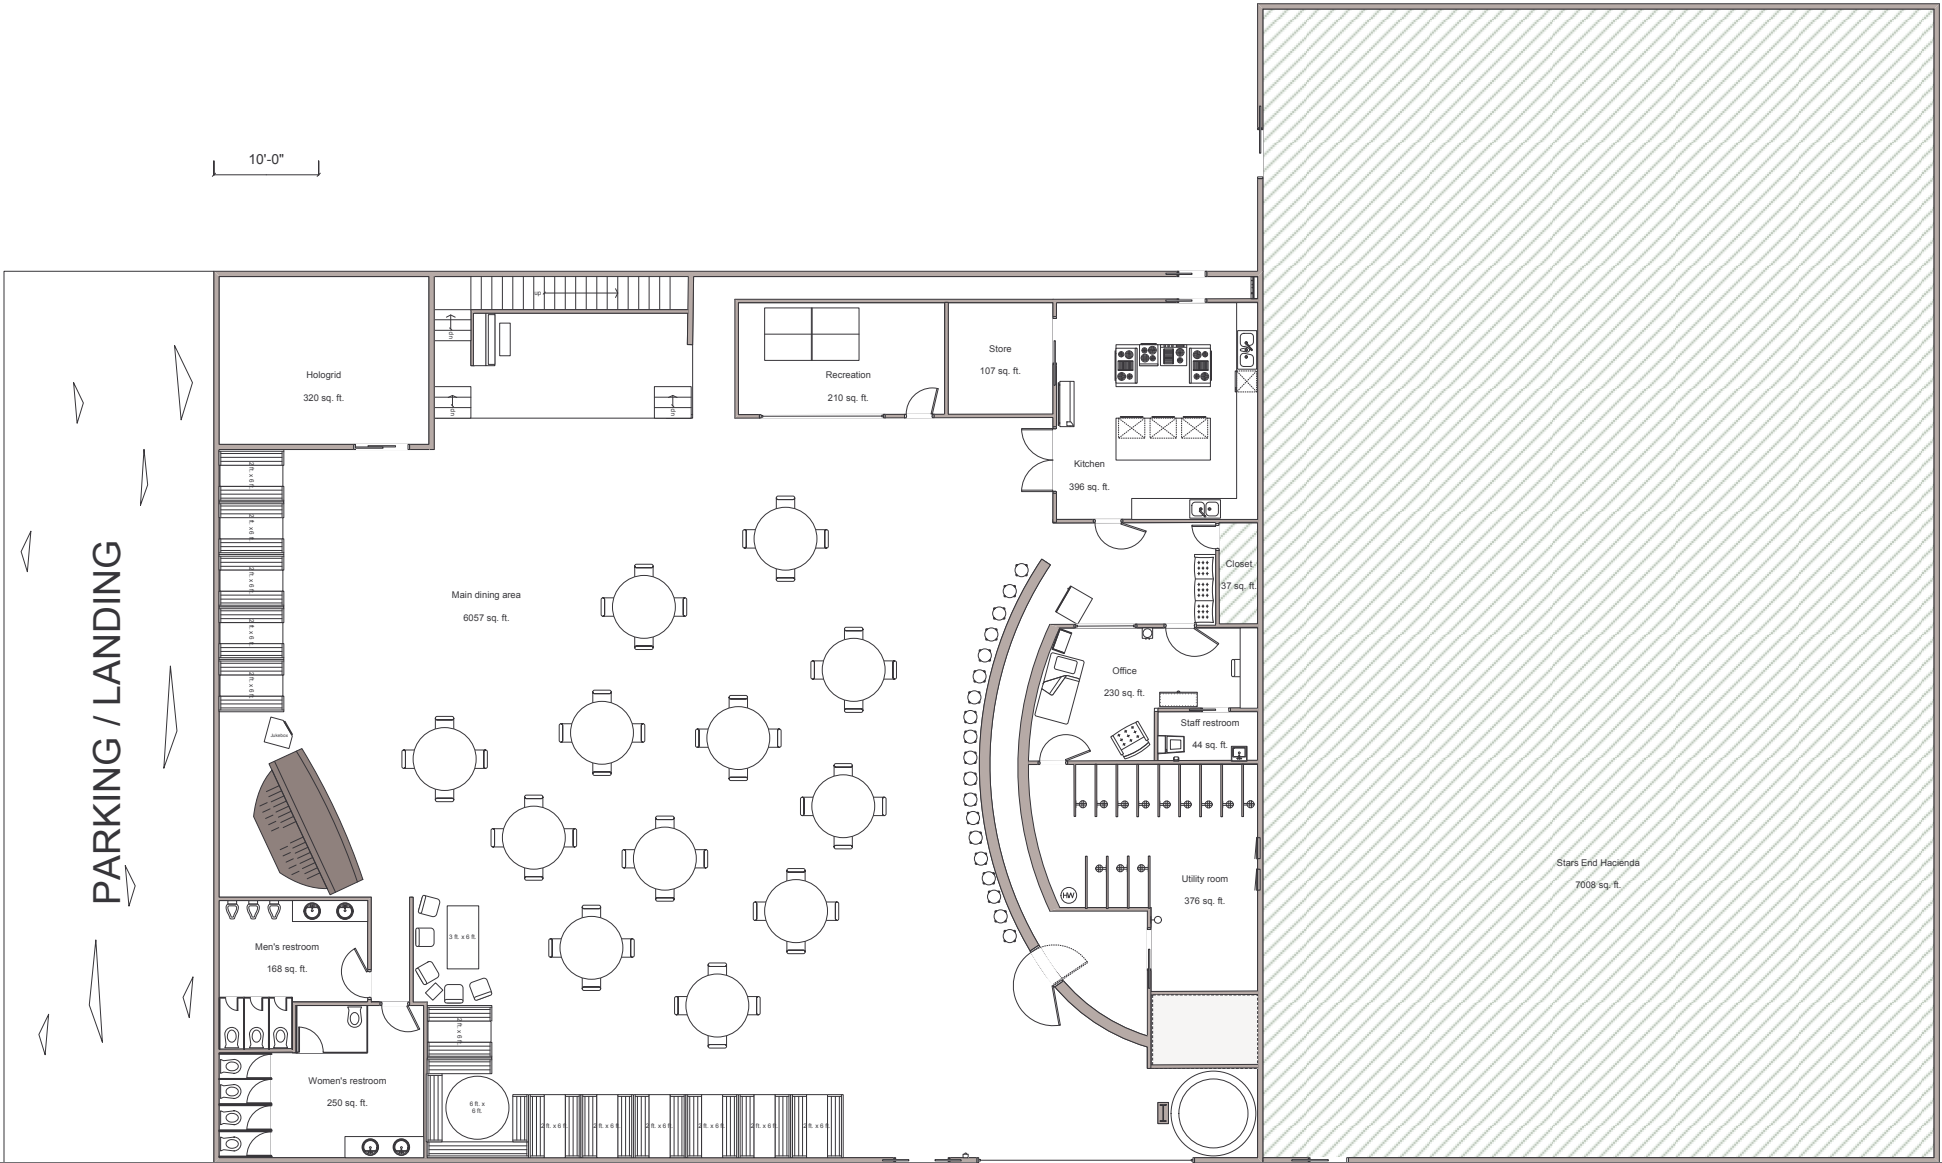

10'-0"

PARKING / LANDING

Hypori Avenue East